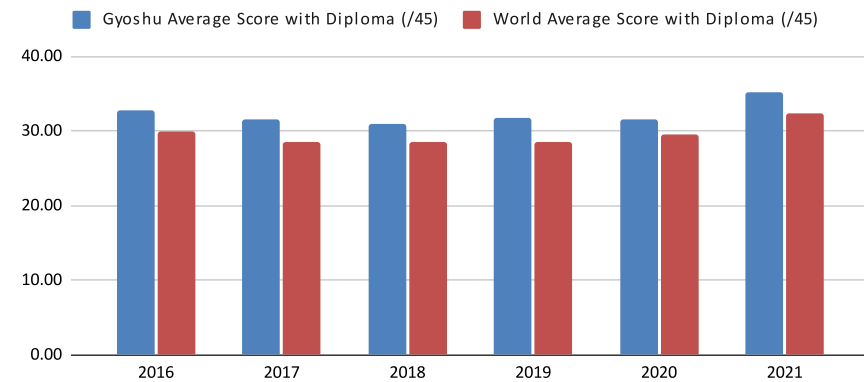

Katoh Gakuen Gysoshu DP Results (2016-2021) DP総合結果集計 2016～2021

Year	Number of Students	Average Score (/45)	Gyoshu Percentage w/ Diplomas	World Percentage w/ Diplomas	Gyoshu Average Score with Diploma (/45)	World Average Score with Diploma (/45)	Gyoshu Highest Score (/45)
2016	13	32.77	100.0%	79.31%	32.77	30.00	40
2017	17	27.12	70.6%	69.77%	31.58	28.56	40
2018	18	28.56	77.8%	68.98%	30.93	28.55	40
2019	31	28.89	84.0%	69.93%	31.81	28.46	41
2020	20	30.70	95.0%	75.77%	31.53	29.59	41
2021	29	34.62	96.6%	87.39%	35.14	32.37	43

Gyoshu Percentage w/ Diplomas and World Percentage w/ Diplomas

Gyoshu Average Score with Diploma (/45) and World Average Score with Diploma (/45)

IBディプロマ取得率
 暁秀 世界

IBディプロマ得点平均点
 暁秀 世界