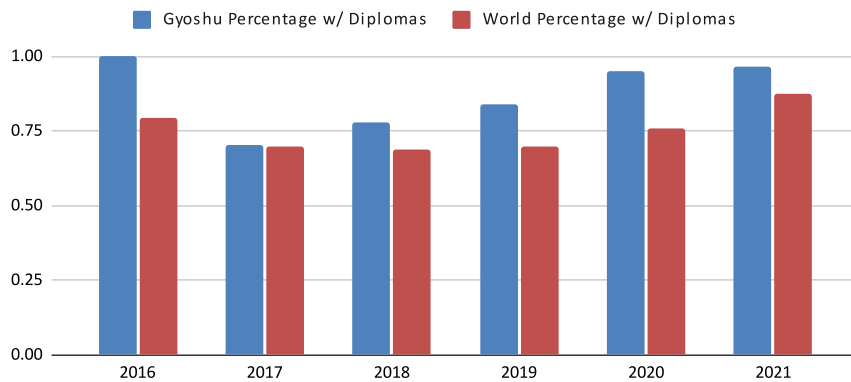

Katoh Gakuen Gysoshu DP Results (2016-2021) DP総合結果集計 2016～2021

Year	Number of Students	Average Score (/45)	Gyoshu Percentage w/ Diplomas	World Percentage w/ Diplomas	Gyoshu Average Score with Diploma (/45)	World Average Score with Diploma (/45)	Gyoshu Highest Score (/45)
2016	13	32.77	100.0%	79.31%	32.77	30.00	40
2017	17	27.12	70.6%	69.77%	31.58	28.56	40
2018	18	28.56	77.8%	68.98%	30.93	28.55	40
2019	31	28.89	84.0%	69.93%	31.81	28.46	41
2020	20	30.70	95.0%	75.77%	31.53	29.59	41
2021	29	34.62	96.6%	87.39%	35.14	32.37	43

Gyoshu Percentage w/ Diplomas and World Percentage w/ Diplomas

Gyoshu Average Score with Diploma (/45) and World Average Score with Diploma (/45)

IBディプロマ取得率
 暁秀 世界

IBディプロマ得点平均点
 暁秀 世界